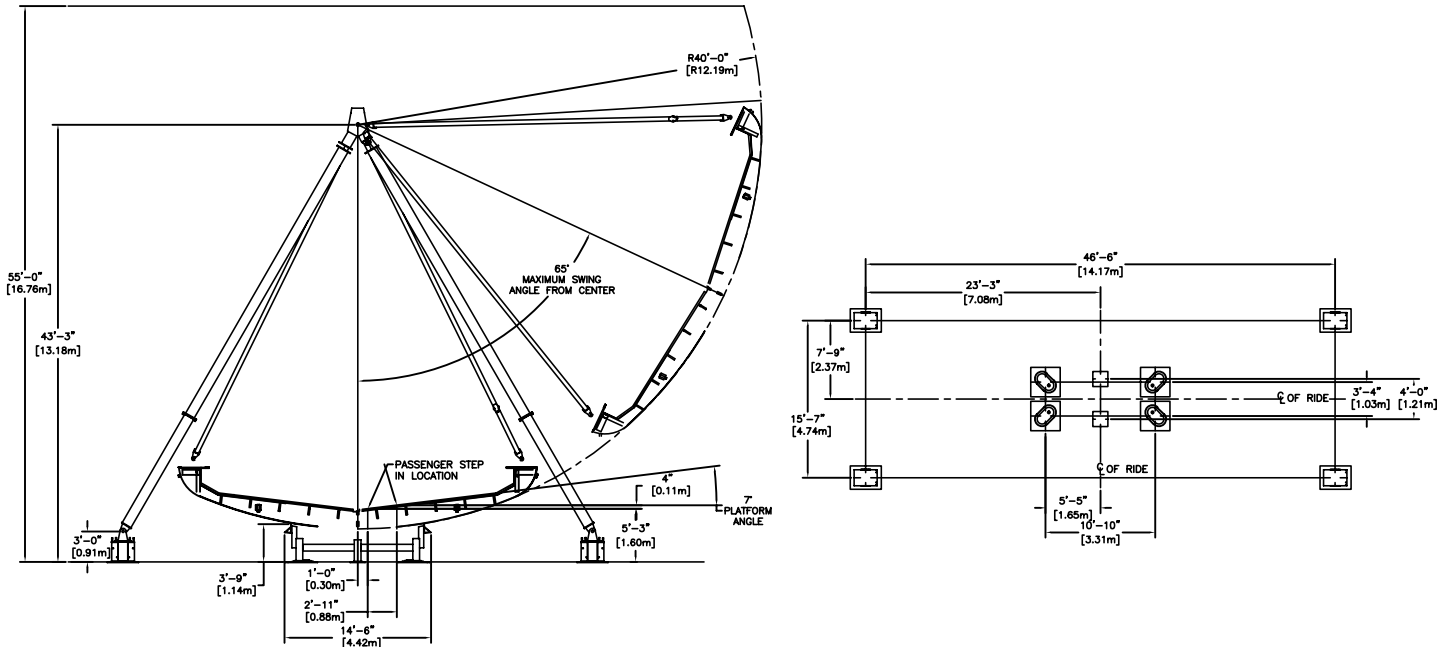

Pharaoh's Fury

Swinging in an arc over 43 feet high, the Pharaoh's Fury takes passengers from horizontal to vertical. You'll have all 48 to 60 riders screaming as the boat plunges down. The Pharaoh's Fury is also available in various themes, including the Sea Dragon.

316.945.6555
sales@chancerides.com
chancerides.com

Pharaoh's Fury

FEATURES

STANDARD FEATURES

- 10 simultaneously loading seats accommodating 40 adults or 60 children for increased hourly capacity
- All-electric drive system for smooth, clean operation
- Ready for installation on customer foundation

MAXIMUM RIDE WEIGHT

Empty.....	39,000 lbs. (17,690 kg)
------------	-------------------------

CLEARANCE DIMENSIONS

Frontage width (ground).....	45 ft. (14 m)
Frontage width (air).....	80 ft. (24 m)
Height (loading).....	38 ft. (12 m)
Height (operating).....	55 ft. (17 m)