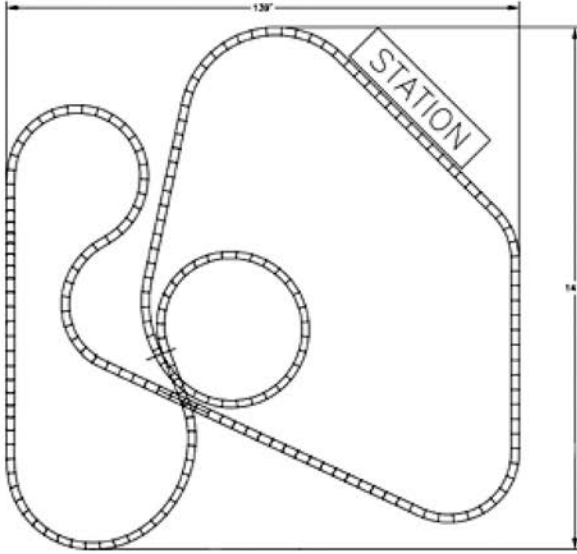

Family Coaster

COASTERS

The Chance Rides Family Coaster is a thrill ride designed for the entire family from first time riders 36" tall with parents and adults and teens. Experience a smooth, fast and exciting thrill ride available in custom track layouts and car themes.

316.945.6555
sales@chancerides.com
chancerides.com

Family Coaster

COASTERS

Sample layout of the Family Coaster

FEATURES

STANDARD FEATURES

- Welded alloy steel chassis
- Precision pipe rolling for accurate fit in the field
- Hand-laminated fiberglass bodies
- Individually molded bucket seats
- Multi-position locking lap bars
- Redundant locking mechanisms
- Fail-safe, multi-train operations
- Custom track configurations
- Custom coach bodies available

SPECIFICATIONS

SEATING

Passengers per train 20
 Maximum passengers per hour 550 w/ 1 train
 Loading all passengers simultaneously per car
 Minimum passenger height 36" with an adult
 42" may ride solo

PERFORMANCE

Maximum speed 35 mph (56.3 km/h)
 Ride Time Approx. 1.5 minutes
 First Drop 55 ft (16.8m)

TRACK

Track Length 1200 ft (365.8 m)
 Track Layout Area 141 ft x 139 ft

Specifications are effective as of publication date. Because we try to improve every Chance Rides product, these specifications are subject to change without notice. Dimensions given are approximate. For actual dimensions and installation specifications, please refer to Chance Rides foundation drawings. This ride conforms to all applicable ASTM amusement ride standards in effect on the date of manufacture.