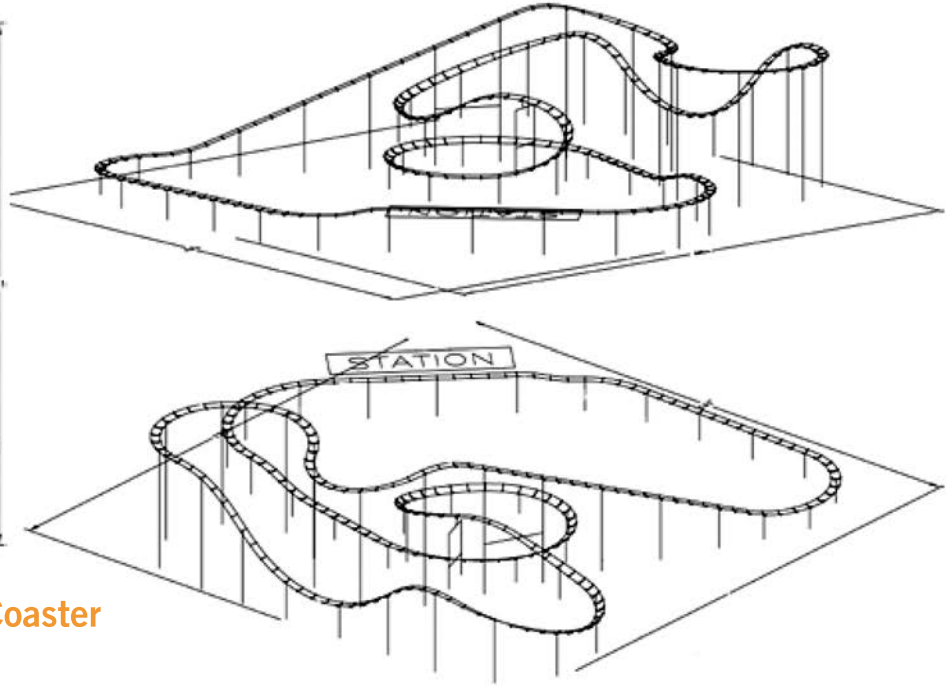

Family Coaster

COASTERS

The Chance Rides Family Coaster is a thrill ride designed for the entire family from first time riders 36" tall with parents and adults and teens. Experience a smooth, fast and exciting thrill ride available in custom track layouts and car themes.

316.945.6555
sales@chancerides.com
chancerides.com

Family Coaster

COASTERS

Sample layout of the Family Coaster

FEATURES

STANDARD FEATURES

- Welded alloy steel chassis
- Precision pipe rolling for accurate fit in the field
- Hand-laminated fiberglass bodies
- Individually molded bucket seats
- Multi-position locking lap bars
- Redundant locking mechanisms
- Fail-safe, multi-train operations
- Custom track configurations
- Custom coach bodies available

SPECIFICATIONS

SEATING

Passengers per train 20
 Maximum passengers per hour 550 w/ 1 train
 Loading all passengers simultaneously per car
 Minimum passenger height 36" with an adult
 42" may ride solo

PERFORMANCE

Maximum speed 35 mph (56.3 km/h)
 Ride Time Approx. 1.5 minutes
 First Drop 55 ft (16.8m)

TRACK

Track Length 1200 ft (365.8 m)
 Track Layout Area 141 ft x 139 ft

Specifications are effective as of publication date. Because we try to improve every Chance Rides product, these specifications are subject to change without notice. Dimensions given are approximate. For actual dimensions and installation specifications, please refer to Chance Rides foundation drawings. This ride conforms to all applicable ASTM amusement ride standards in effect on the date of manufacture.