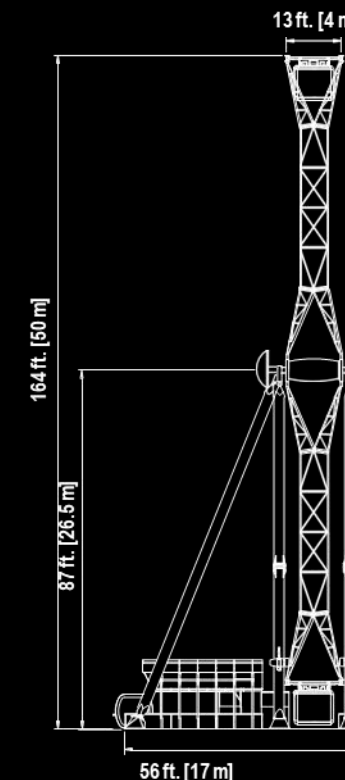

Icarus XL Gondola

Zeppelino Gondola

# CAW160 Observation Wheel 6 Leg Version

6 Leg Version  
Footprint Width: 75 ft.  
Footprint Depth: 56 ft.

# High Wind 8 Leg Version

High Wind 8 Leg Version  
Footprint Width: 71 ft.  
Footprint Depth: 66 ft.