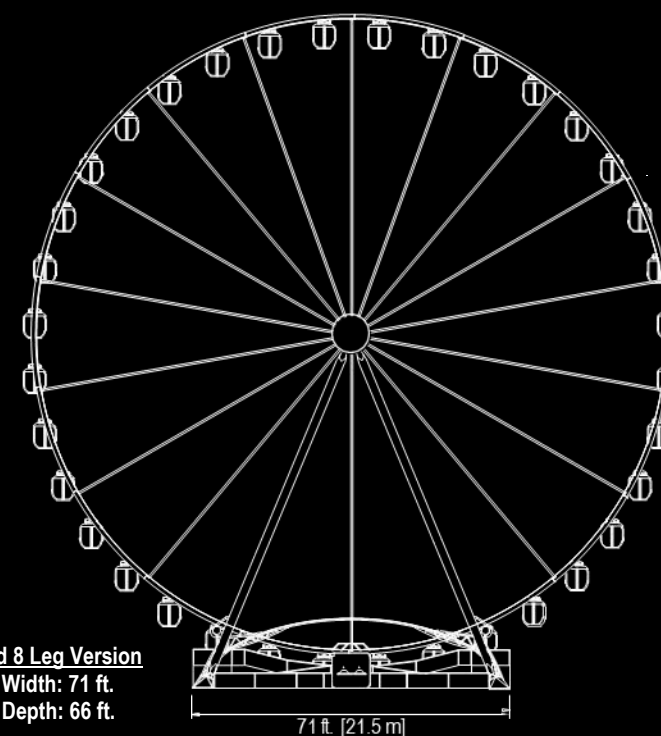

High Wind 8 Leg Version

High Wind 8 Leg Version
Footprint Width: 71 ft.
Footprint Depth: 66 ft.