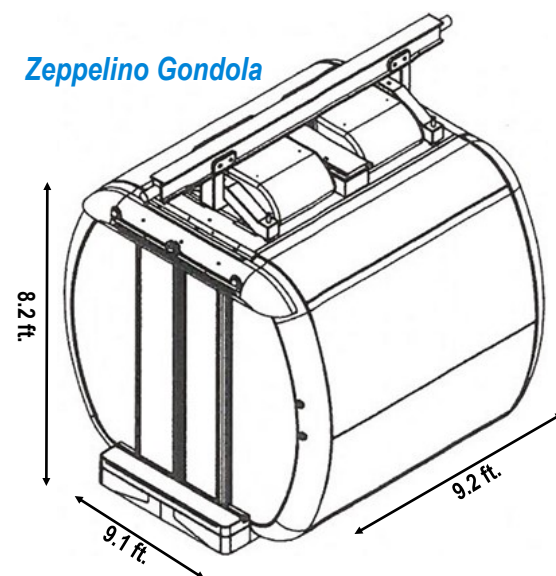

Zeppelino Gondola