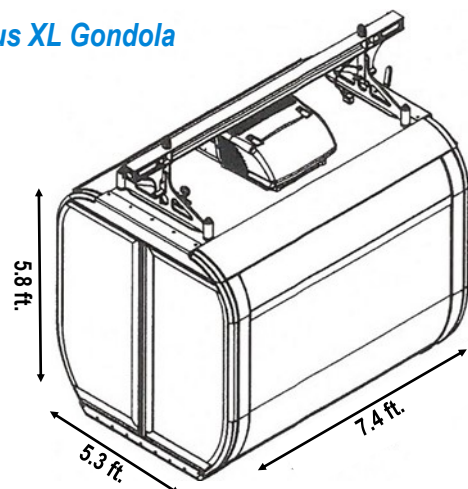

CAW160 Observation Wheel

FEATURES

STANDARD FEATURES

- 36 Icarus XL gondolas with start-stop loading
- Mechanical door locking system
- Visible door indicator lights for locking confirmation
- Climate control system
- Face to face seating benches
- LED gondola lighting

OPTIONAL FEATURES

- High wind 8 leg version
- Programmable LED lighting
- Dining table
- Music
- LCD monitor screen
- VIP Icarus XL gondola
- 18 Zeppelino gondolas with continuous loading
- Zeppelino electric automatic door system with magnetic lock
- Audio communication system
- VIP Zeppelino gondola

Icarus XL Gondola