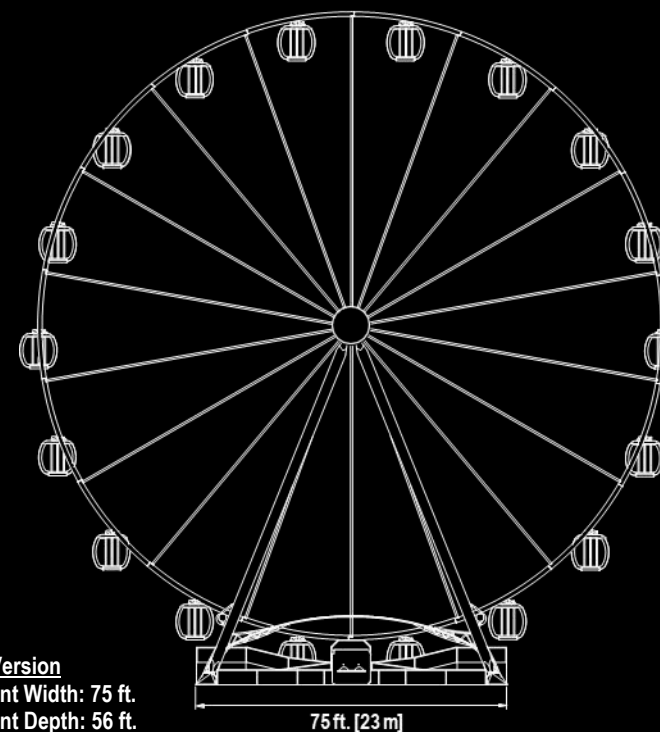

# CAW160 Observation Wheel

WHEELS

Icarus XL Gondola  
8 Passengers

Zeppelino Gondola  
12 Passengers

The CAW160 Observation Wheel is a popular tourist attraction for people of all ages. The 160-foot-high attraction offers a thrilling 360-degree panoramic view of the skyline and surroundings. The gondolas are entirely enclosed, climate-controlled, and equipped with audio communications, ensuring maximum passenger pleasure and safety.

# CAW160 Observation Wheel 6 Leg Version

6 Leg Version  
Footprint Width: 75 ft.  
Footprint Depth: 56 ft.