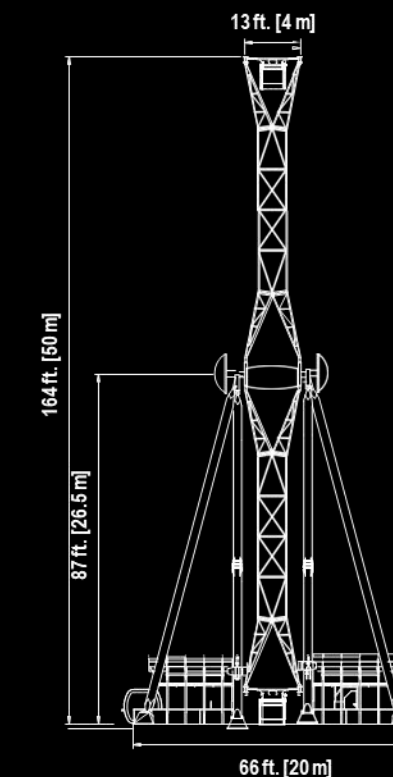

# CAW160 Observation Wheel 6 Leg Version

6 Leg Version  
Footprint Width: 75 ft.  
Footprint Depth: 56 ft.

# High Wind 8 Leg Version

High Wind 8 Leg Version  
Footprint Width: 71 ft.  
Footprint Depth: 66 ft.