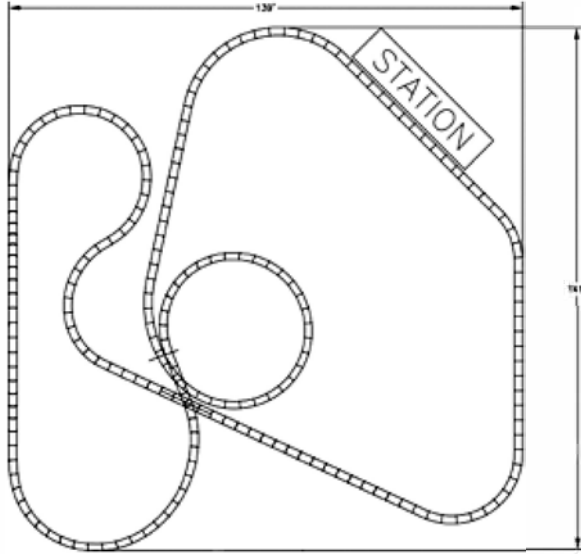

# Family Coaster

COASTERS

The Chance Rides Family Coaster is a thrill ride designed for the entire family from first time riders 36" tall with parents and adults and teens. Experience a smooth, fast and exciting thrill ride available in custom track layouts and car themes.

# Family Coaster

COASTERS

Sample layout of the Family Coaster

### TRACK

Track Length ..... 1200 ft (365.8 m)  
 Track Layout Area ..... 141 ft x 139 ft

Specifications are effective as of publication date. Because we try to improve every Chance Rides product, these specifications are subject to change without notice. Dimensions given are approximate. For actual dimensions and installation specifications, please refer to Chance Rides foundation drawings. This ride conforms to all applicable ASTM amusement ride standards in effect on the date of manufacture.