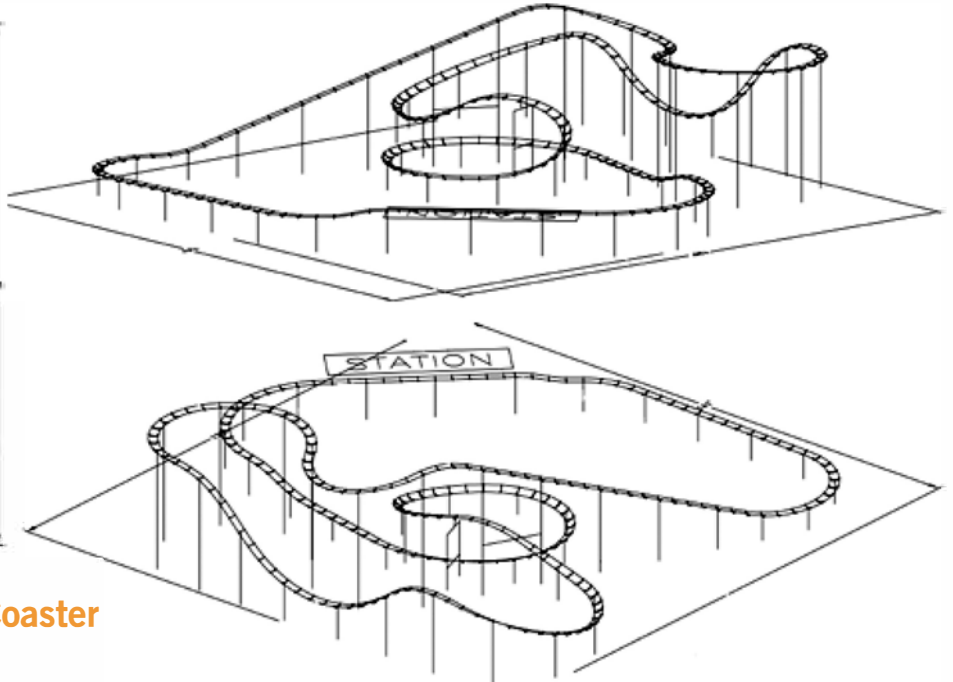

# Family Coaster

COASTERS

The Chance Rides Family Coaster is a thrill ride designed for the entire family from first time riders 36" tall with parents and adults and teens. Experience a smooth, fast and exciting thrill ride available in custom track layouts and car themes.

# Family Coaster

COASTERS

Sample layout of the Family Coaster

### TRACK

Track Length ..... 1200 ft (365.8 m)  
 Track Layout Area ..... 141 ft x 139 ft

Specifications are effective as of publication date. Because we try to improve every Chance Rides product, these specifications are subject to change without notice. Dimensions given are approximate. For actual dimensions and installation specifications, please refer to Chance Rides foundation drawings. This ride conforms to all applicable ASTM amusement ride standards in effect on the date of manufacture.