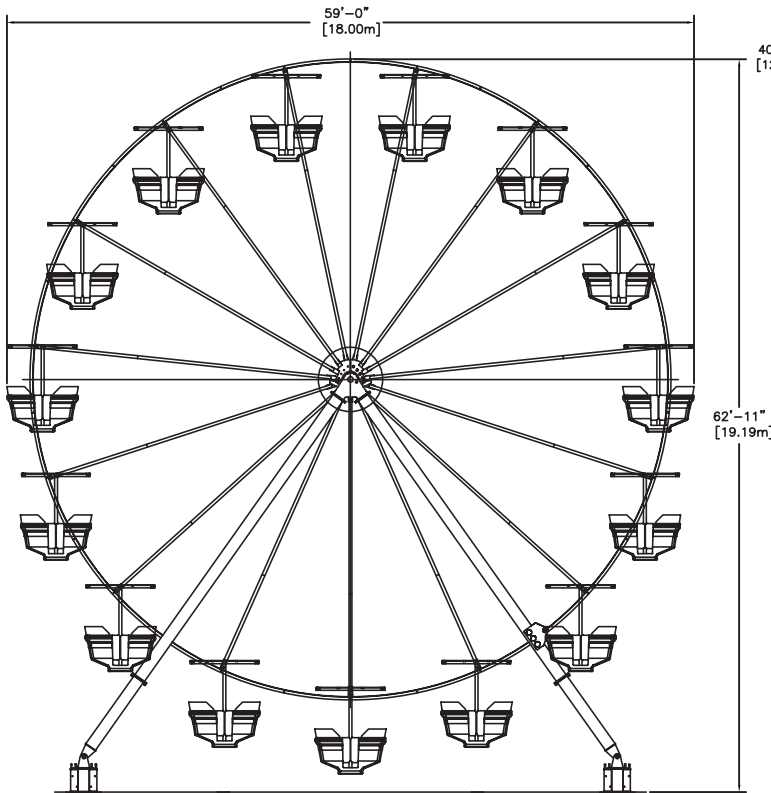

Century Wheel

Everyone enjoys a view from above, especially from the top of a Chance Rides Century Wheel. With its 3,000 lights, it also puts on a show for those down below. This classic ride lifts its 15 four- to six-passenger gondolas up to a height of 20 meters.

316.945.6555

sales@chancerides.com

chancerides.com

Century Wheel

FEATURES

STANDARD FEATURES

- Full 20-meter height provides panoramic view and powerful crowd-drawing ability
- Simultaneous loading of three gondolas per stop for five-stop loading and unloading
- Fifteen 4 to 6 passenger gondolas produce the highest hourly capacity of any 20 meter wheel in its class
- More than 3,000 multicolored incandescent lights create a spectacular appearance from both sides, increasing visibility and attracting riders from a distance
- High-back seats and automatic closing doors provide a feeling of security for riders of all ages
- Automatic gondola positioning for loading and unloading reduces operator workload
- Screen displayed diagnostics for ease of ride maintenance

OPTIONAL FEATURES

- Rear circle sign with or without logo
- LED Lighting
- Platforms, Ramps and Fencing
- Gondola Canvas Covers

SPECIFICATIONS

SEATING

Number of gondolas 15
 Maximum number of passengers per gondola..... 4 adults
 or 6 children
 Maximum passenger weight per gondola..... 680 lbs.
 (308 kg)
 Maximum total number of passengers 60 adults
 or 90 children
 Maximum total passenger weight 10,200 lbs.
 (4,627 kg)
 Minimum passenger height 42 in. (107 cm)
 (unaccompanied by adult)
 Loading 3 gondolas simultaneously
 Maximum unbalance 8 adults

PERFORMANCE

Direction of rotation clockwise/counterclockwise
 Ride speed 3.5 rpm
 Ride duration 2 min.
 Maximum wind speed (operating) 35 mph
 Maximum wind speed (static w/gondolas) 80 mph

MAXIMUM RIDE WEIGHT