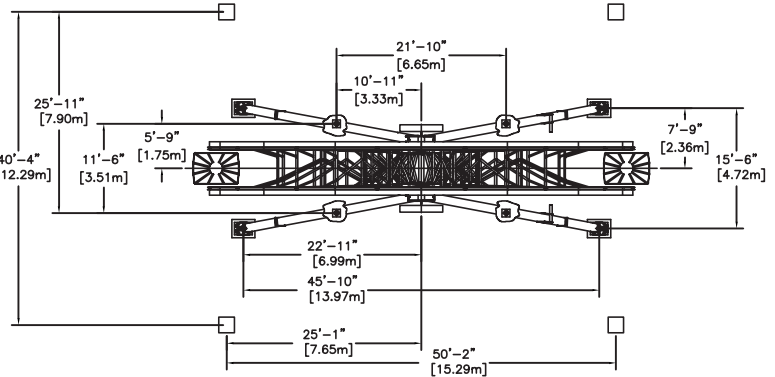

Century Wheel

Everyone enjoys a view from above, especially from the top of a Chance Rides Century Wheel. With its 3,000 lights, it also puts on a show for those down below. This classic ride lifts its 15 four- to six-passenger gondolas up to a height of 20 meters.

316.945.6555

sales@chancerides.com

chancerides.com

Century Wheel

FEATURES

STANDARD FEATURES

- Full 20-meter height provides panoramic view and powerful crowd-drawing ability
- Simultaneous loading of three gondolas per stop for five-stop loading and unloading
- Fifteen 4 to 6 passenger gondolas produce the highest hourly capacity of any 20 meter wheel in its class
- More than 3,000 multicolored incandescent lights create a spectacular appearance from both sides, increasing visibility and attracting riders from a distance
- High-back seats and automatic closing doors provide a feeling of security for riders of all ages
- Automatic gondola positioning for loading and unloading reduces operator workload
- Screen displayed diagnostics for ease of ride maintenance

OPTIONAL FEATURES

- Rear circle sign with or without logo
- LED Lighting
- Platforms, Ramps and Fencing
- Gondola Canvas Covers

SPECIFICATIONS

SEATING

Number of gondolas 15
 Maximum number of passengers per gondola..... 4 adults
 or 6 children
 Maximum passenger weight per gondola..... 680 lbs.
 (308 kg)
 Maximum total number of passengers 60 adults
 or 90 children
 Maximum total passenger weight 10,200 lbs.
 (4,627 kg)
 Minimum passenger height 42 in. (107 cm)
 (unaccompanied by adult)
 Loading 3 gondolas simultaneously
 Maximum unbalance 8 adults

PERFORMANCE

Direction of rotation clockwise/counterclockwise
 Ride speed 3.5 rpm
 Ride duration 2 min.
 Maximum wind speed (operating) 35 mph
 Maximum wind speed (static w/gondolas) 80 mph

MAXIMUM RIDE WEIGHT