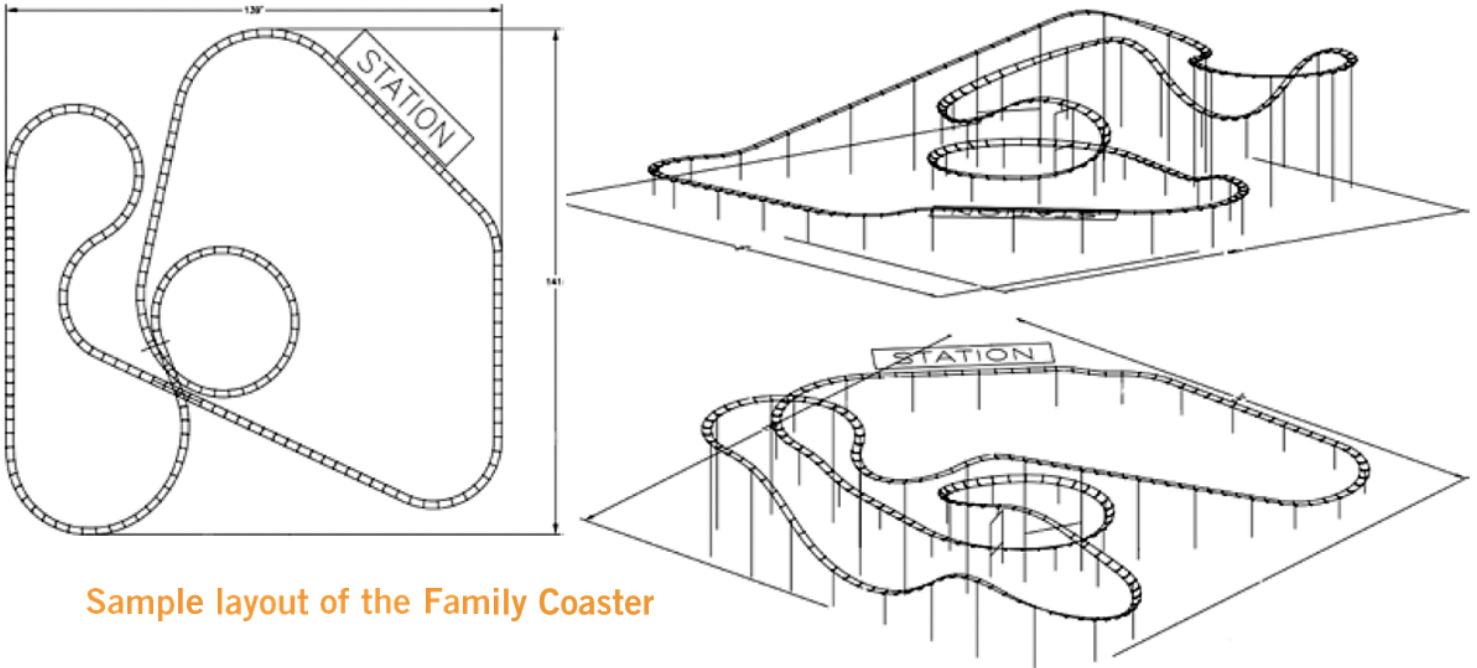

# Family Coaster

The Chance Rides Family Coaster is a thrilling coaster created for the whole family, including riders who are 36" tall with parents, adults and teens. Experience a smooth, fast and exciting thrill ride available in custom track layouts and car themes.

# Family Coaster

Sample layout of the Family Coaster

### TRACK

Track length.....	1200 ft. (365.8 m)
Track layout Area.....	141 ft. x 139 ft.

Specifications are effective as of publication date. Because we strive to improve every Chance Rides product, these specifications are subject to change without notice. Dimensions are approximate. For actual dimensions and installation specifications, please refer to Chance Rides foundation drawings. This ride conforms to all applicable ASTM amusement ride standards in effect on the date of manufacture.

### PERFORMANCE

Maximum speed.....	35 mph (56.3 km/h)
Ride time.....	Approx. 1.5 min.
First drop.....	55 ft. (16.8 m)