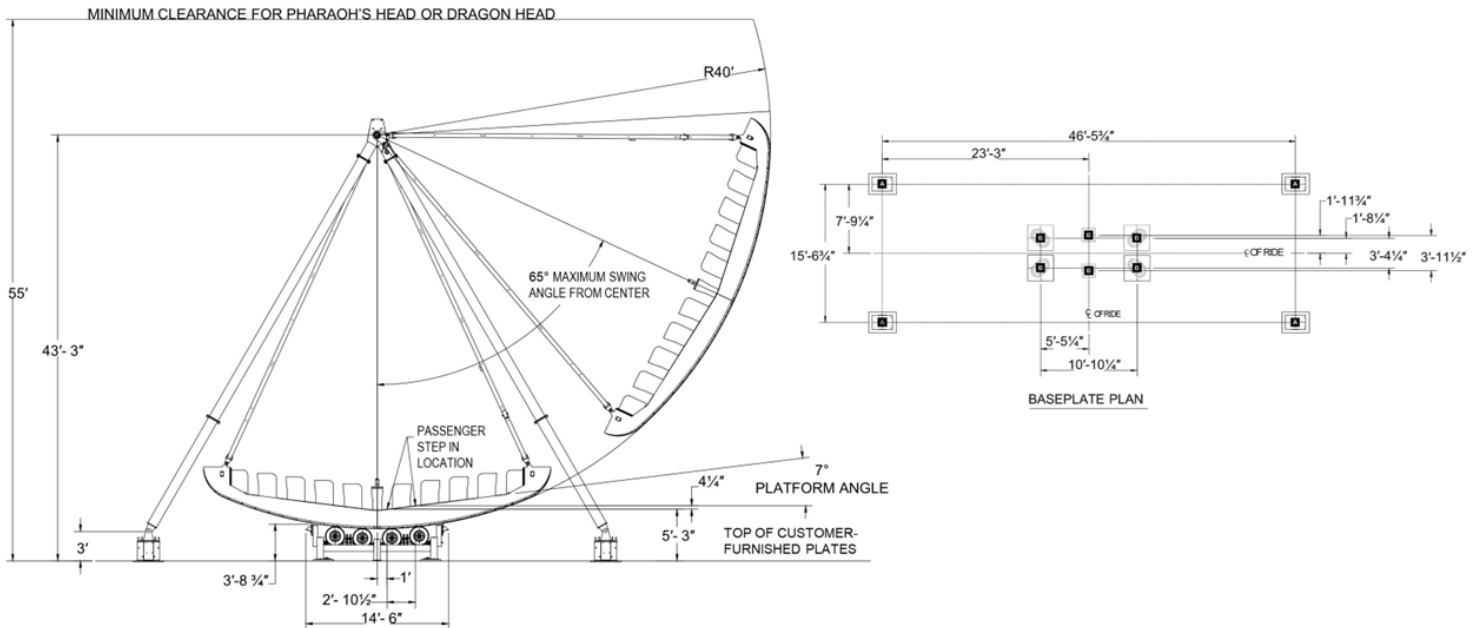

Pharaoh's Fury

FEATURES

STANDARD FEATURES

- 10 simultaneously loading seats accommodating 40 adults or 60 children for increased hourly capacity
- All-electric drive system for smooth, clean operation
- Ready for installation on customer foundation
- Eye-catching lighting package

OPTIONAL FEATURES

- Pharaoh's Fury and triangle sign
- Sea Dragon theming
- Galvanized sweeps and seat frames

SPECIFICATIONS

SEATING

Number of seats.....	10
Maximum number of passengers per seat.....	4 adults or 6 children*
Average passenger weight per car.....	680 lbs.
Maximum total number of passenger.....	40 adults or 60 children
Maximum total passenger weight.....	6,800 lbs.
Minimum passenger height.....	48 in. (unaccompanied by adult)
Loading.....	all passengers simultaneously
Maximum unbalance.....	.8 adults (1,360 lbs.)
Lap bars.....	semi-automatic (mechanical latch, air release)

PERFORMANCE

Direction of travel.....	65° maximum swing from center
Ride speed.....	39 ft. per second
Ride duration (maximum).....	1.5-2 min.
Maximum wind speed (operating).....	25 mph
Maximum wind speed (static).....	80 mph

MAXIMUM RIDE WEIGHT

Empty.....	39,000 lbs.

CLEARANCE DIMENSIONS

Frontage width (ground).....	45 ft.
Frontage width (air).....	80 ft.
Height (loading).....	38 ft.
Height (operating).....	55 ft.

POWER REQUIREMENTS**

Total.....	85 kW
Drive.....	60 kW
Lights.....	25 kW
Min./Max. voltage.....	208/230 - 460/480 volt, 3 phase, 60 Hz

DRIVE**

Type.....	variable speed electric-hydraulic
Motor type.....	460 volt, 3 phase, 60 Hz
Number of motors.....	4
Horsepower rating.....	60

LIGHTING**

Type.....	LED

* Recommended no single riders

** All rides can be electrically wired to operate on other specified voltage

Specifications are effective as of publication date. Because we strive to improve every Chance Rides product, these specifications are subject to change without notice. Dimensions are approximate. For actual dimensions and installation specifications, please refer to Chance Rides foundation drawings. This ride conforms to all applicable ASTM amusement ride standards in effect on the date of manufacture.